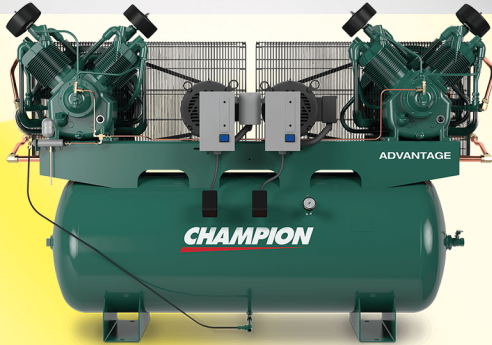

Beacon has a Variety of Compressor Offerings

Champion Advantage Series (5-25HP)

Champion R-Series (2-30HP)

Champion Gas-Powered Units (9.1-22.5HP)

Champion Evolution (5-15HP)

Mattei RVD 7 & 11 (10-15HP)

Mattei Blade 15-18-22 (20-30HP)
Smaller sizes are available in ERC models.